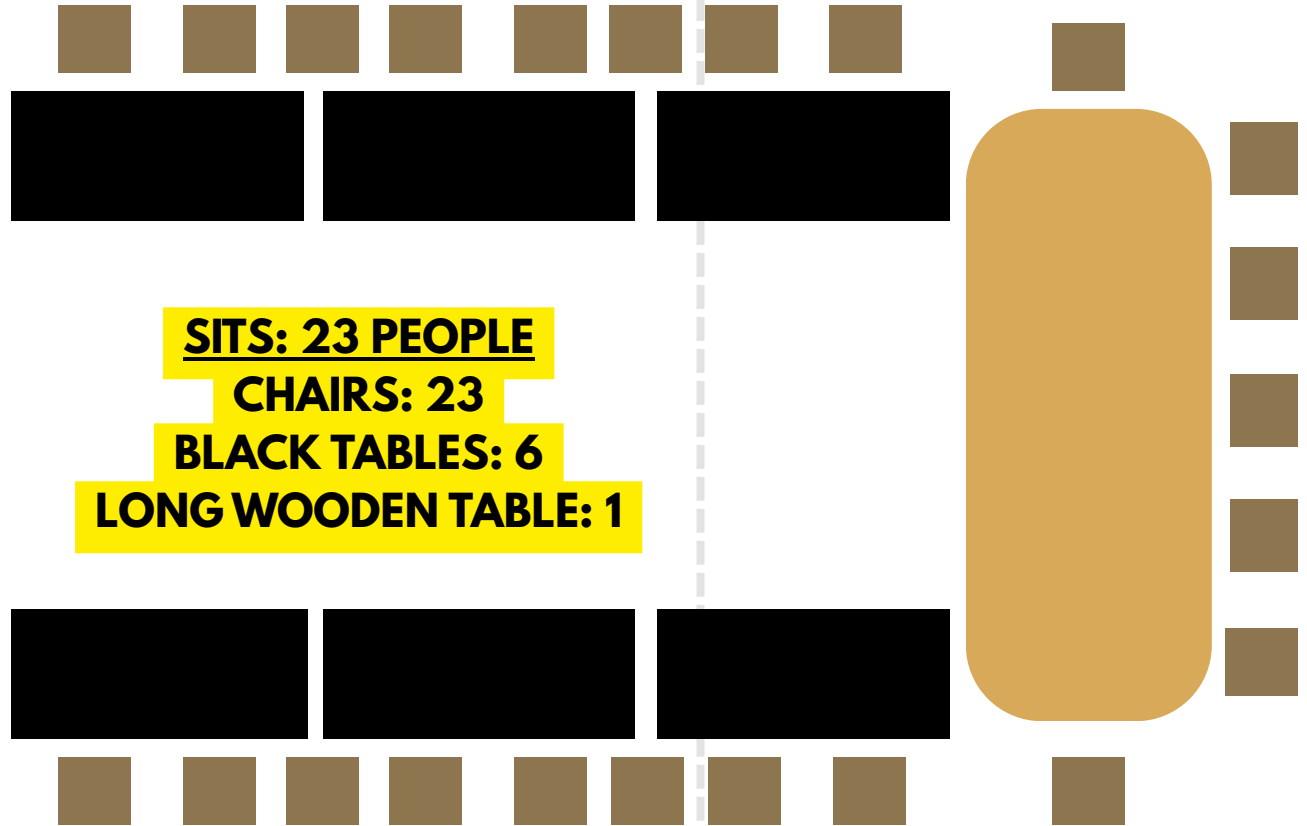

ENTRANCE ENTRANCE

ROOM-A

ROOM-B

ENTRANCE

SITS: 23 PEOPLE
CHAIRS: 23
BLACK TABLES: 6
LONG WOODEN TABLE: 1

SCREEN PROJECTOR

ENTRANCE

LL Kitchen

CLOSET

LABOR & DELIVERY CLASS