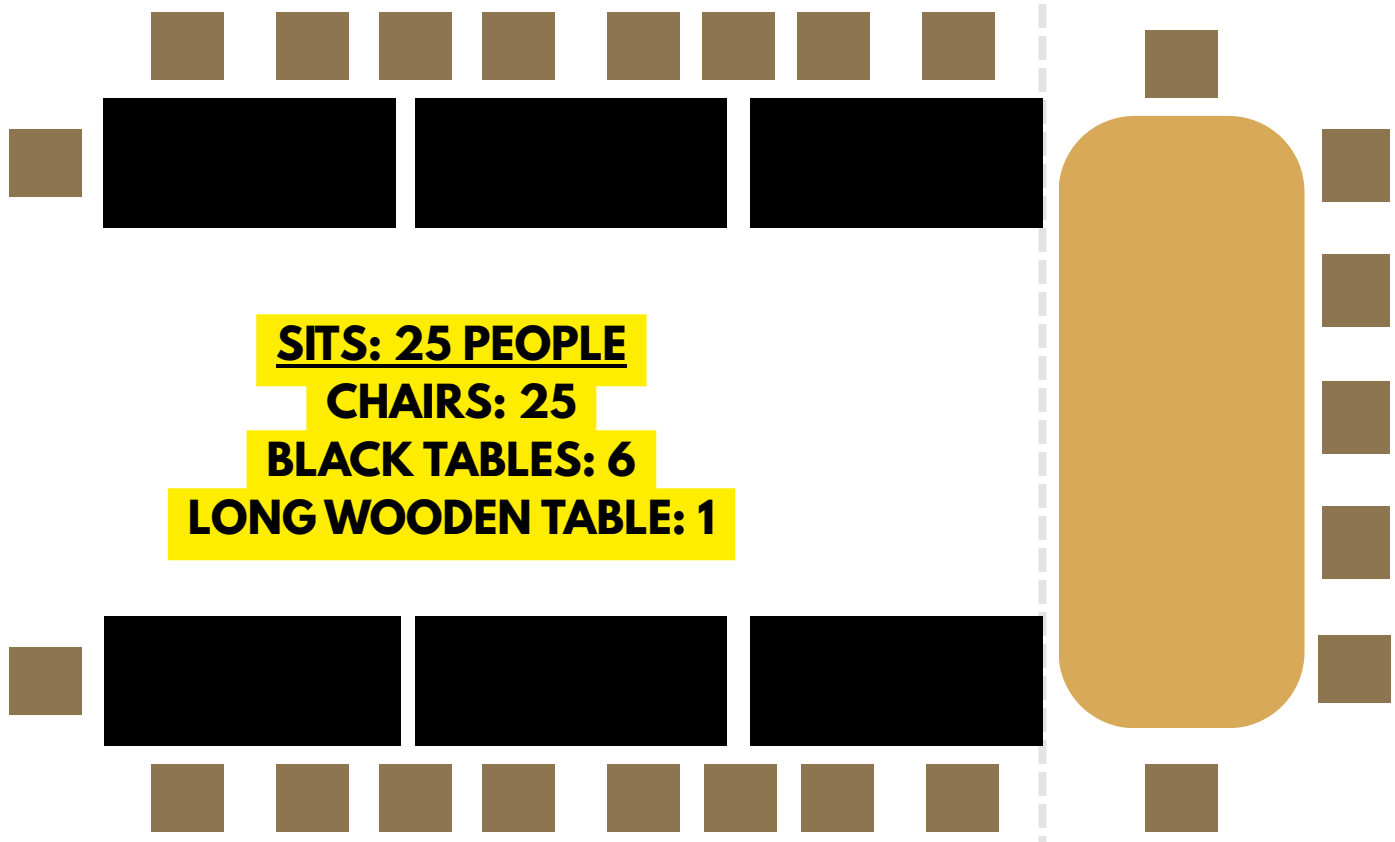

ENTRANCE ENTRANCE

ROOM-A

ROOM-B

ENTRANCE

SITS: 25 PEOPLE

CHAIRS: 25

BLACK TABLES: 6

LONG WOODEN TABLE: 1

SCREEN PROJECTOR

ENTRANCE

LL Kitchen

CLOSET

DEPARTMENT HEAD